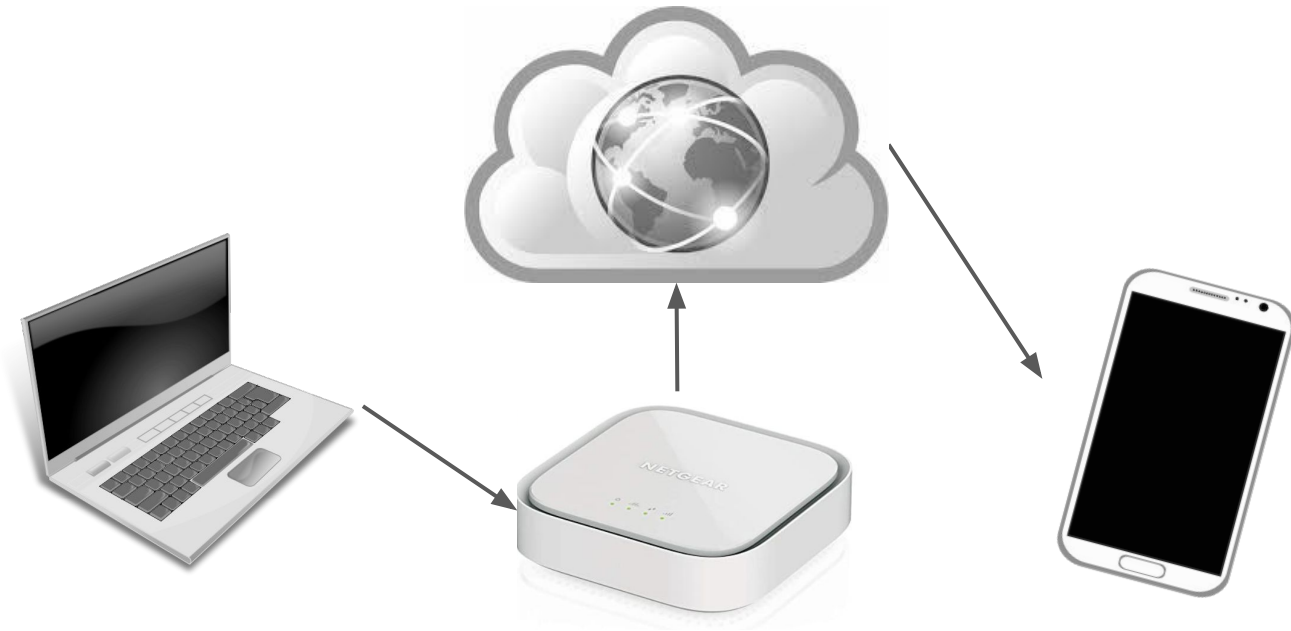

TG360 CELLULAR INFO PROCESS

Laptop Onsite running ThorServer Software Receives the TG360 Data

ThorServer sends TG360 Data to the Internet via a Cellular Modem

Your Phone, Tablet and/or Computer Loads Your TG360 Data

ThorServer is the control center that processes the lightning prediction and detection data from the TG360. TG360 data is sent from ThorServer to our cloud based servers for processing and handling of the data from each customer that is used by ThorTV. ThorMobile/ThorTV updates the lightning prediction and lightning detection data every second with the lightning information and the onsite weather station data is updated every three seconds.

For customers that cannot provide internet access, Thor Guard can supply a cellular modem with the TG360 system. This cellular router would connect to the TG360 router to create the internet connection for data to get to the web and be seen on your phone or computer.