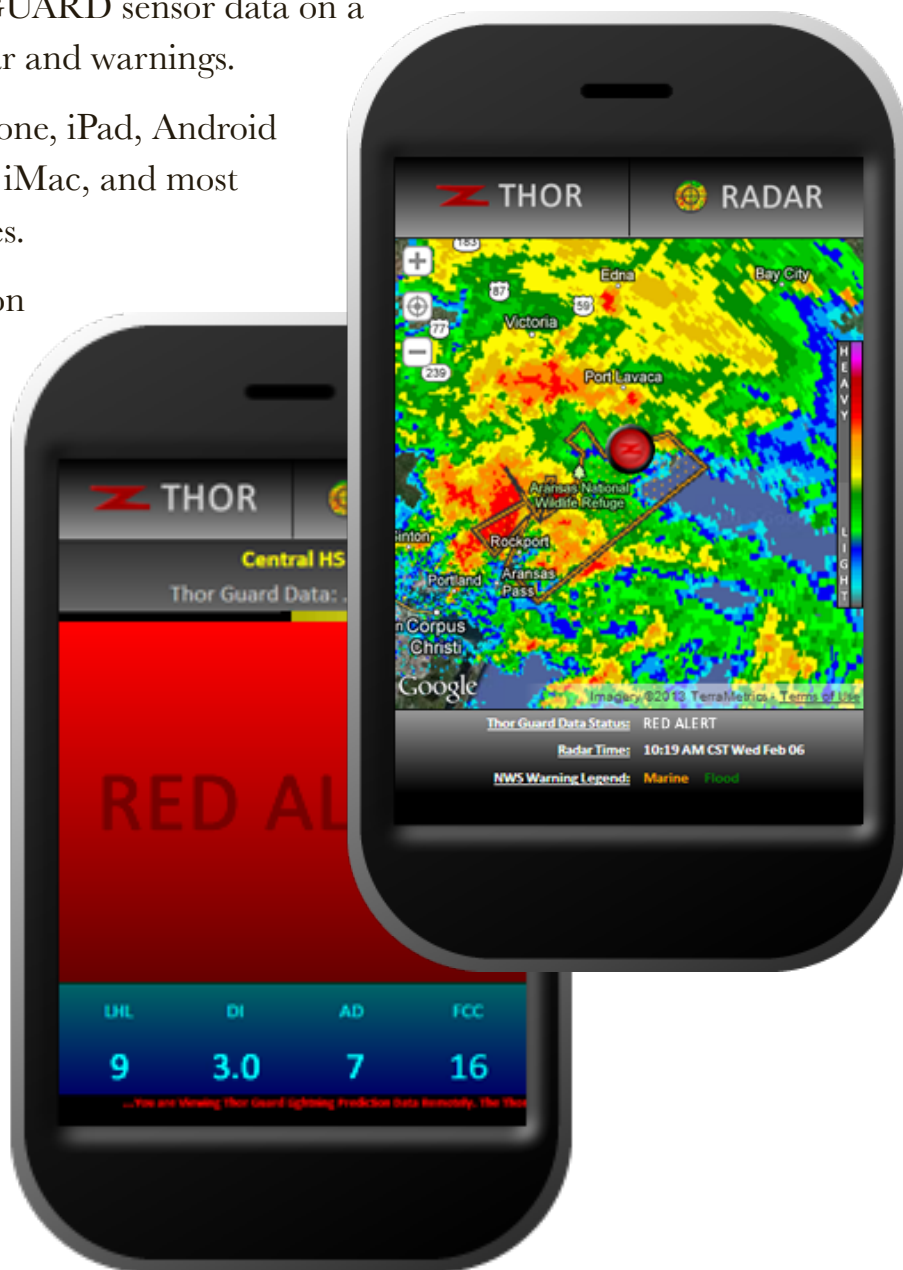

ThorMobile

Provided by THOR GUARD, the leader in lightning prediction.

Your window into severe weather.

- View your THOR GUARD sensor data on a map with NWS radar and warnings.
- Works with your iPhone, iPad, Android phone or tablet, PC, iMac, and most other Internet devices.
- Centrally managed on your website with no client apps or software to install.
- Not another top heavy weather application with options you do not need and will never use.
- Just point your device's web browser to a web link for a quick, concise weather tool.
- Coverage for *your* area, where you *need* it.

View all THOR GUARD software on our website:

<http://www.thorguard.com/software.htm>

Email us for more information:

support@thorguardweather.com

How ThorMobile Works

What is ThorMobile?

ThorMobile is a web-based viewing tool that resides on your website and provides you with a method to display your THOR GUARD sensor data on most smartphones and mobile devices.

What devices can view ThorMobile?

You can use iPhones, iPads, Android phones and tablets, Windows PCs, Macs, and most any other Internet-connected devices to view your THOR GUARD data with ThorMobile.

What software must be installed to use ThorMobile?